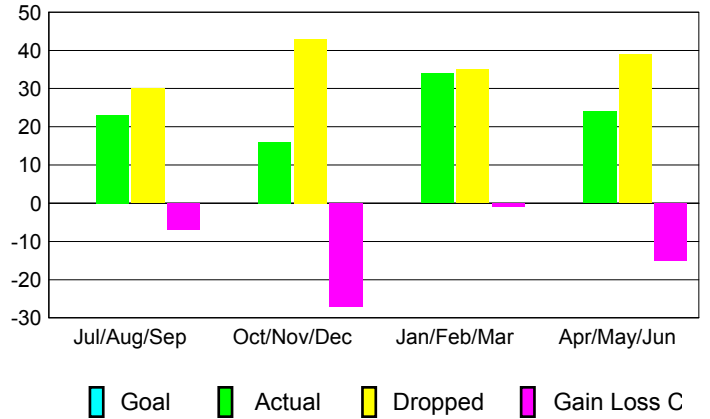

Membership Results 2012-2013
Goal, New, Dropped, Gain/Loss