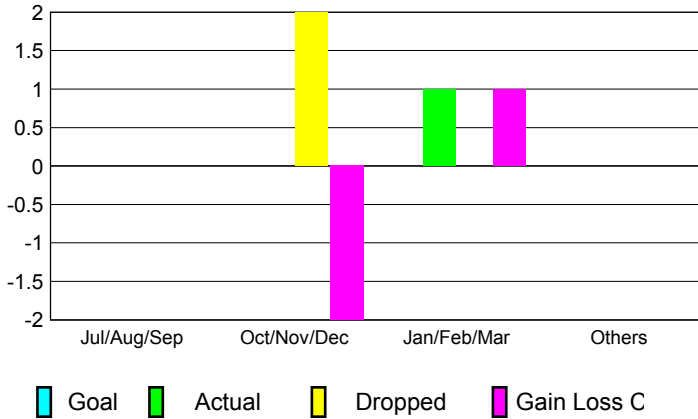

GMT: **Joel Gómez Franco**

Location: **MEXICO**

GMT CA: **3**

CLUBS

Month	New Club Goal	Actual New Clubs	Actual Dropped Clubs	Gain/Loss of Clubs
2012-2013				
Jul/Aug/Sep		0	0	0
Oct/Nov/Dec		0	2	-2
Jan/Feb/Mar		1	0	1
Apr/May/June		0	0	0
Totals		1	2	-1

Club Results 2012-2013
Goal, New, Dropped, Gain/Loss

MEMBERSHIP

Month	Net Memb Goal	Actual New Memb	Actual Dropped Memb	Gain/Loss of Memb
2012-2013				
Jul/Aug/Sep		23	30	-7
Oct/Nov/Dec		16	43	-27
Jan/Feb/Mar		34	35	-1
Apr/May/June		24	39	-15
Totals		97	147	-50