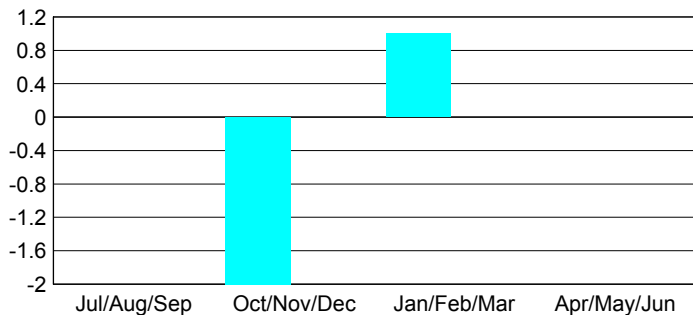

Club Results 2012-2013
Goal, New, Dropped, Gain/Loss

MEMBERSHIP

Month	Net Memb Goal	Actual New Memb	Actual Dropped Memb	Gain/Loss of Memb
2012-2013				
Jul/Aug/Sep		23	30	-7
Oct/Nov/Dec		16	43	-27
Jan/Feb/Mar		34	35	-1
Apr/May/June		24	39	-15
Totals		97	147	-50

Membership Results 2012-2013
Goal, New, Dropped, Gain/Loss

YTD Status Quo Clubs 2012-2013

Status Quo Clubs Compared to Status Quo Members

Gender Comparison 2012-2013

Club Gain/Loss 2012-2013

Membership Gain/Loss 2012-2013